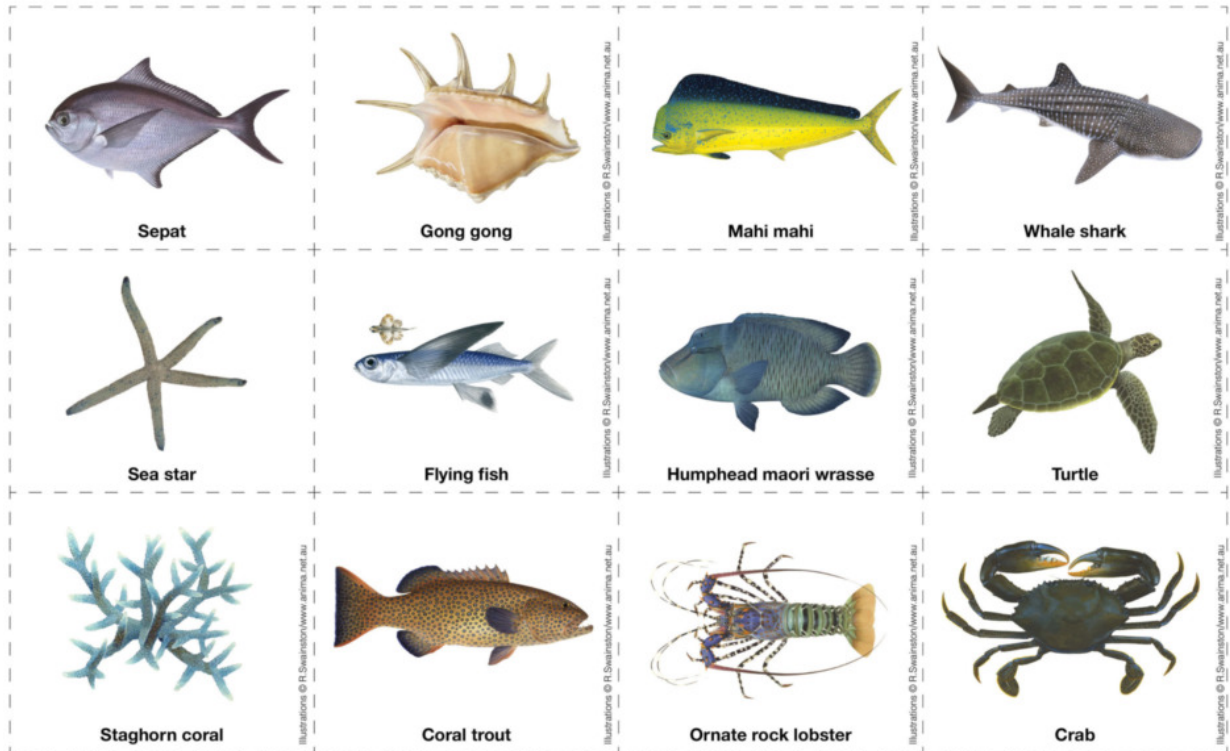

This Teacher Resource Sheet is associated with the Lesson: Ocean Bingo

OCEAN BINGO

CALLING CARDS 1

Teacher Resource Sheet - Bingo calling cards - Christmas Island

marinewaters.fish.wa.gov.au

Download Files

[TRS - BINGO CALLING CARDS - CHRISTMAS ISLAND](#)

Related resources

[Lesson: Ocean Bingo](#)