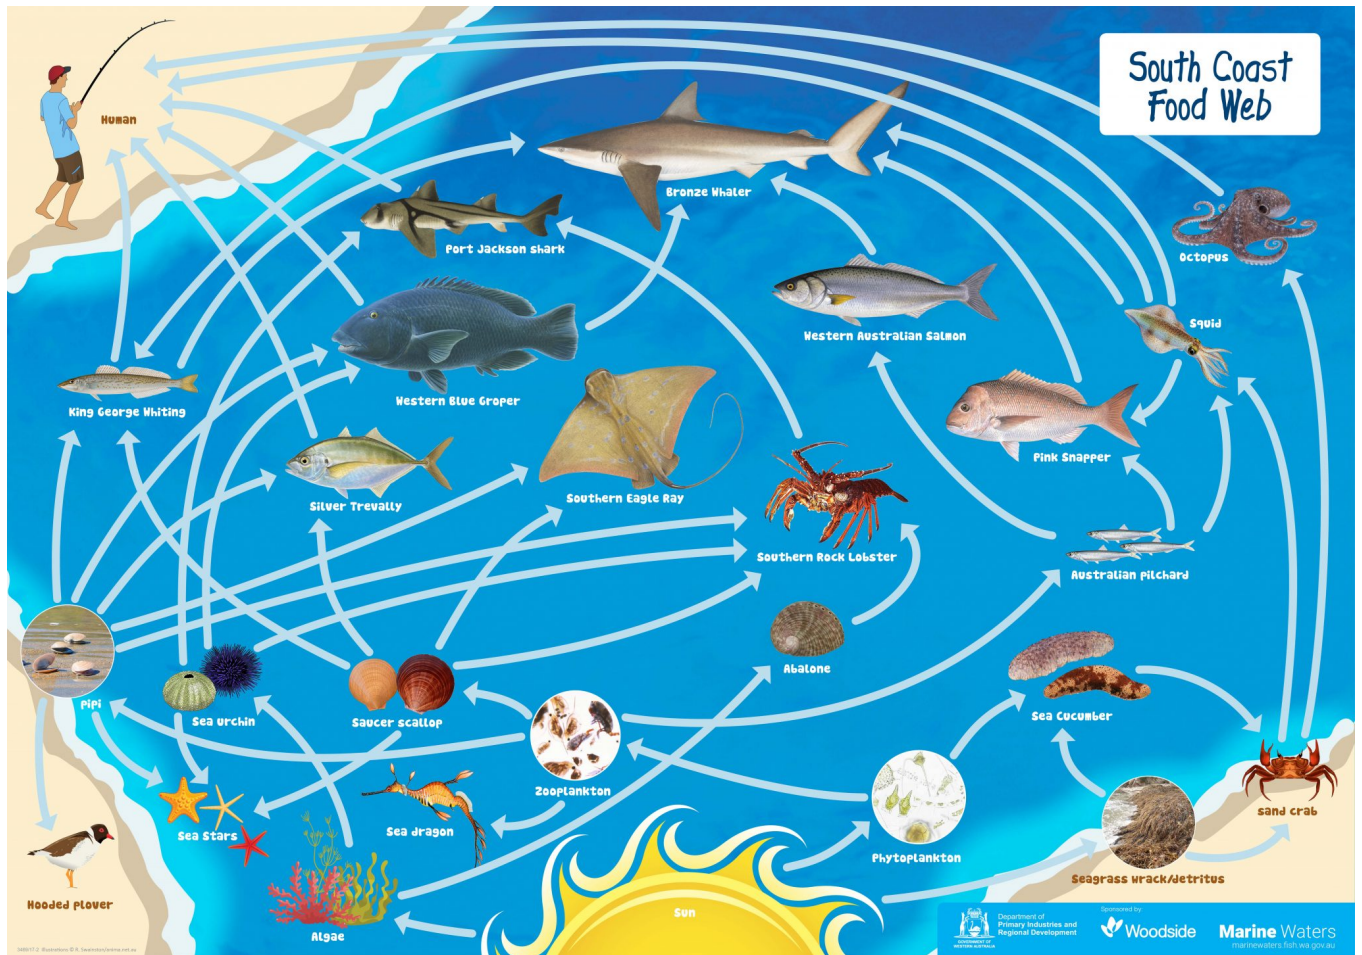

Poster: South Coast Food Web

WA Curriculum

K-10 Science

Region

South Coast

Summary

Discover who eats who off the south coast of Western Australia. This poster shows the feeding relationships between some common temperate water species.

Download Resource

[South Coast Food Web POSTER](#)

Related resources

[Poster: Cocos Islands Food Web](#)

[Poster: Christmas Island Food Web](#)