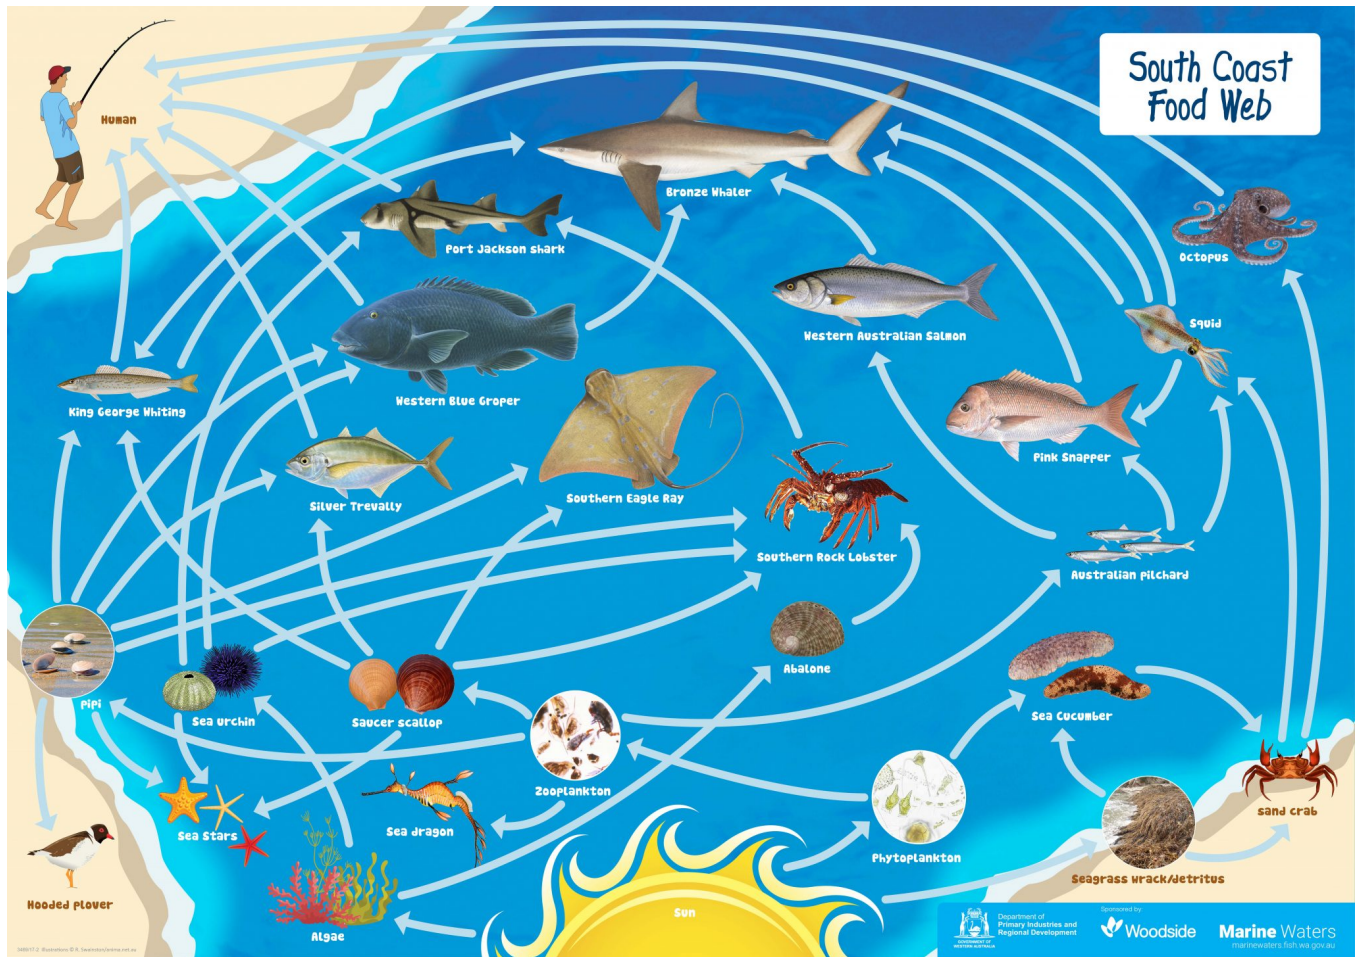

Poster: South Coast Food Web

WA Curriculum

K-10 Science

Region

South Coast

Summary

Discover who eats who off the south coast of Western Australia. This poster shows the feeding relationships between some common temperate water species.

Download Resource

[South Coast Food Web POSTER](#)

Related resources

[Poster: Cocos Islands Food Web](#)

[Poster: Christmas Island Food Web](#)