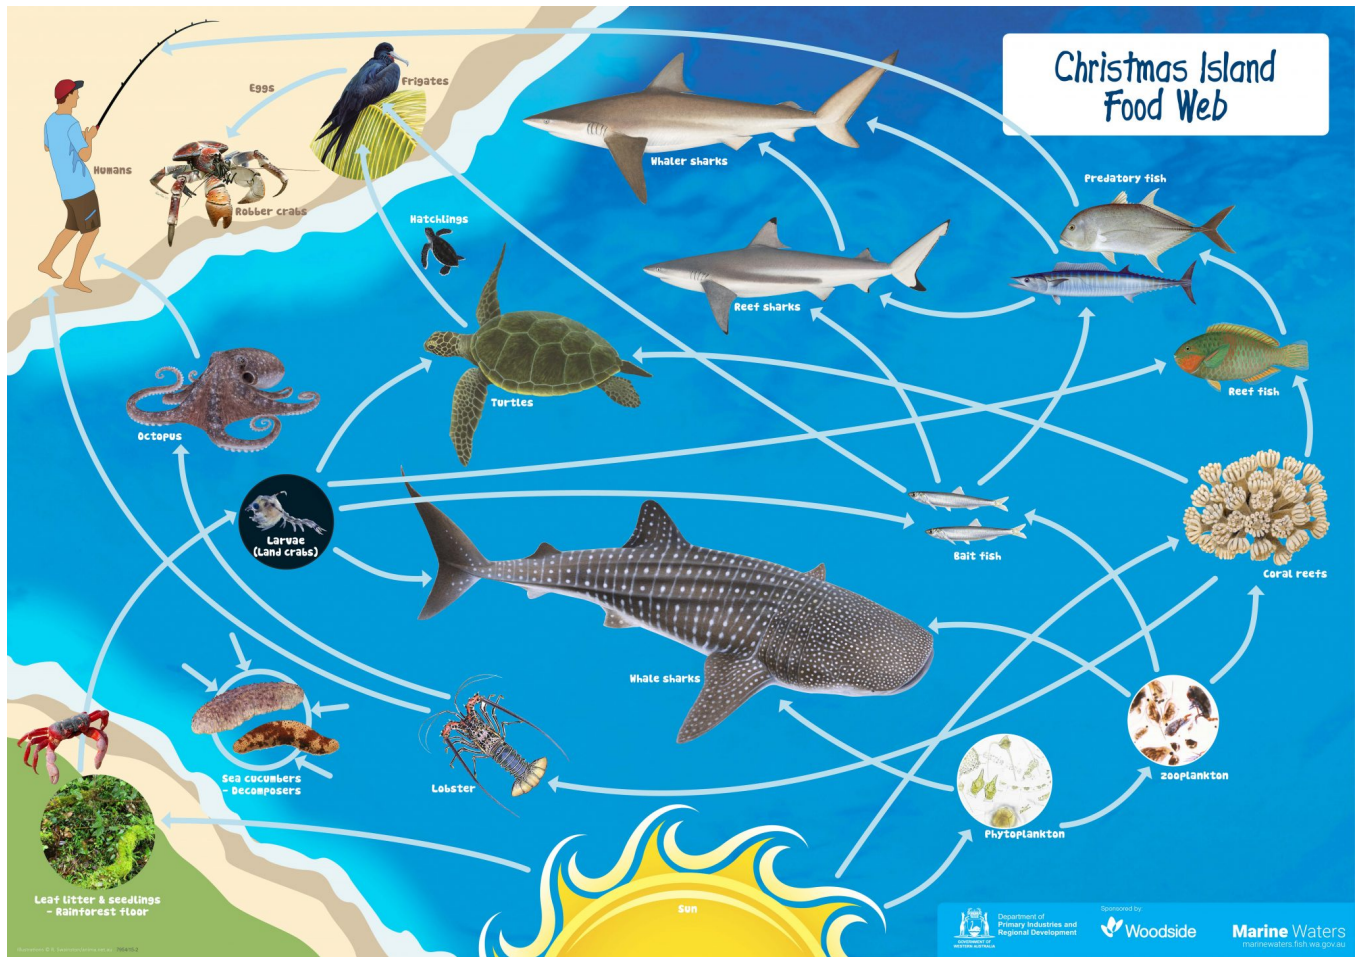

Poster: Christmas Island Food Web

WA Curriculum

K-10 Science

Region

Indian Ocean Territories

Summary

Discover who eats who and the important relationships between the terrestrial and marine environments on Christmas Island. This food web poster also highlights how humans fit into the food chain and allows you to imagine what may happen if we were to impact the food chain in some way such as overfishing.

Download Resource

[Christmas Island Food Web MAY19](#)