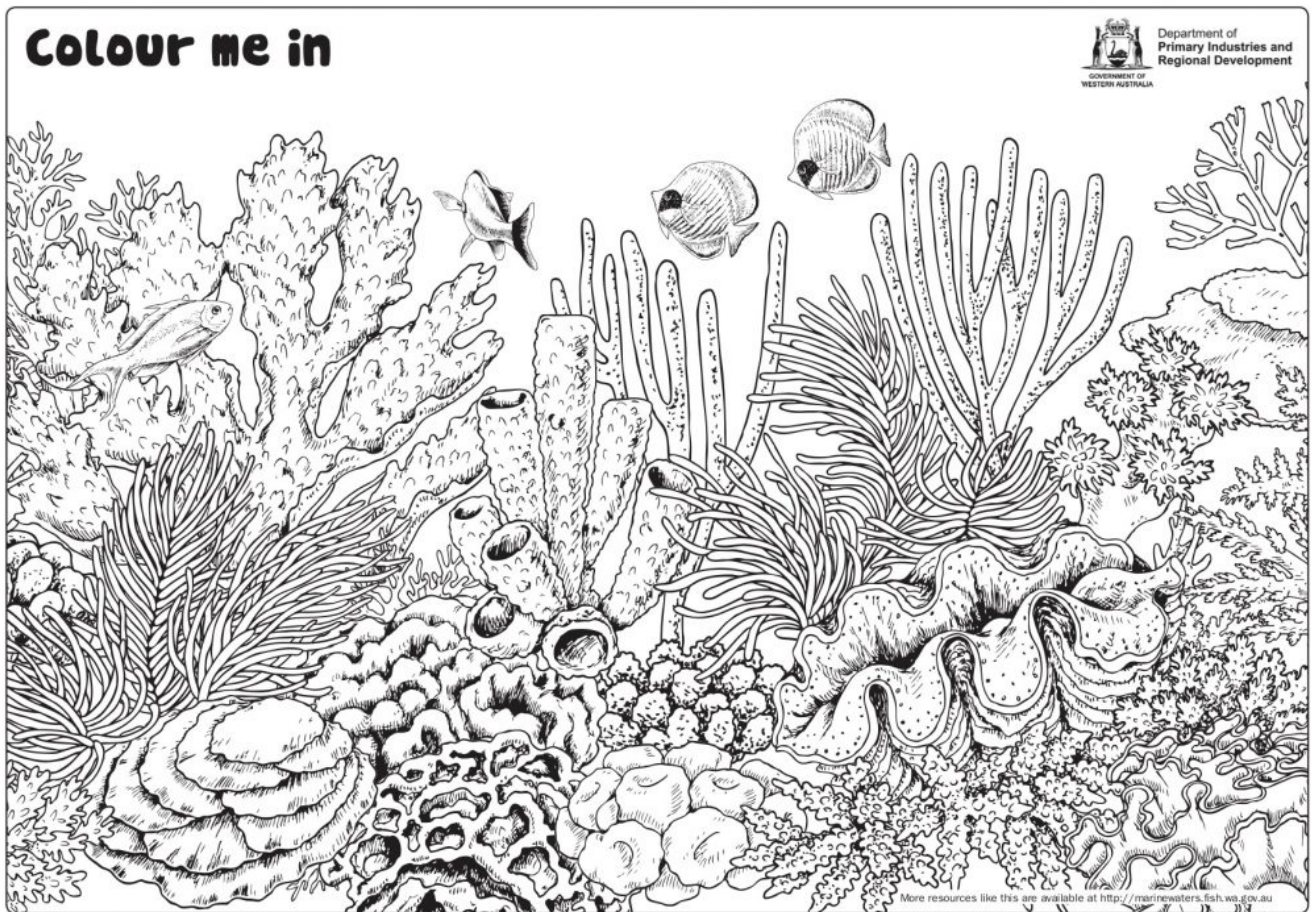

Fishy Fun Sheet: Coral Reef with Giant Clam - Colour In

Region

North Coast, Gascoyne Coast, West Coast, South Coast, Indian Ocean Territories

Summary

Colour me in.

Colour me in.

Download Files

[COLOURING IN - Coral reef with giant clam](#)