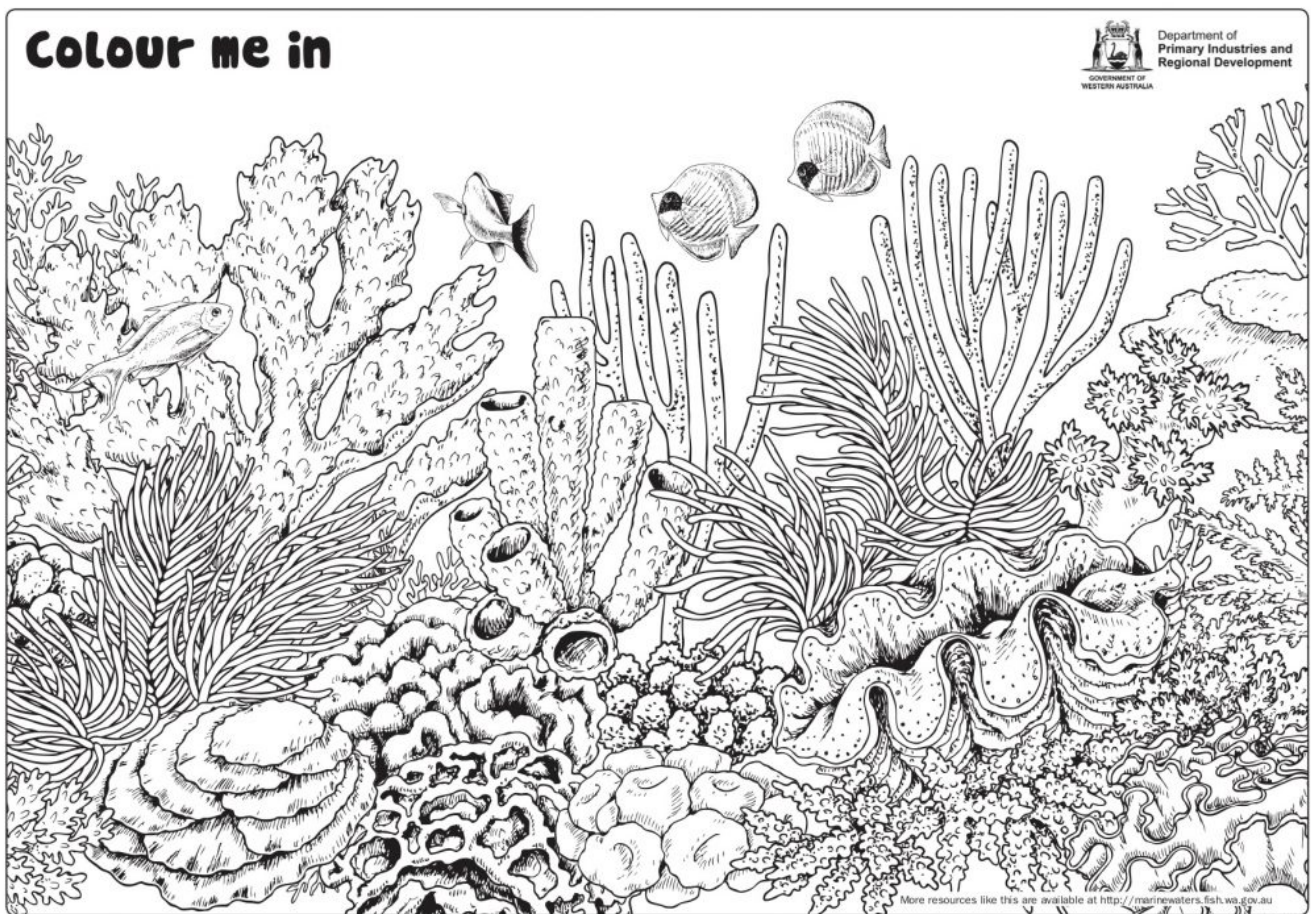

Fishy Fun Sheet: Coral Reef with Giant Clam - Colour In

Region

North Coast, Gascoyne Coast, West Coast, South Coast, Indian Ocean Territories

Summary

Colour me in.

Colour me in.

Download Files

[COLOURING IN - Coral reef with giant clam](#)