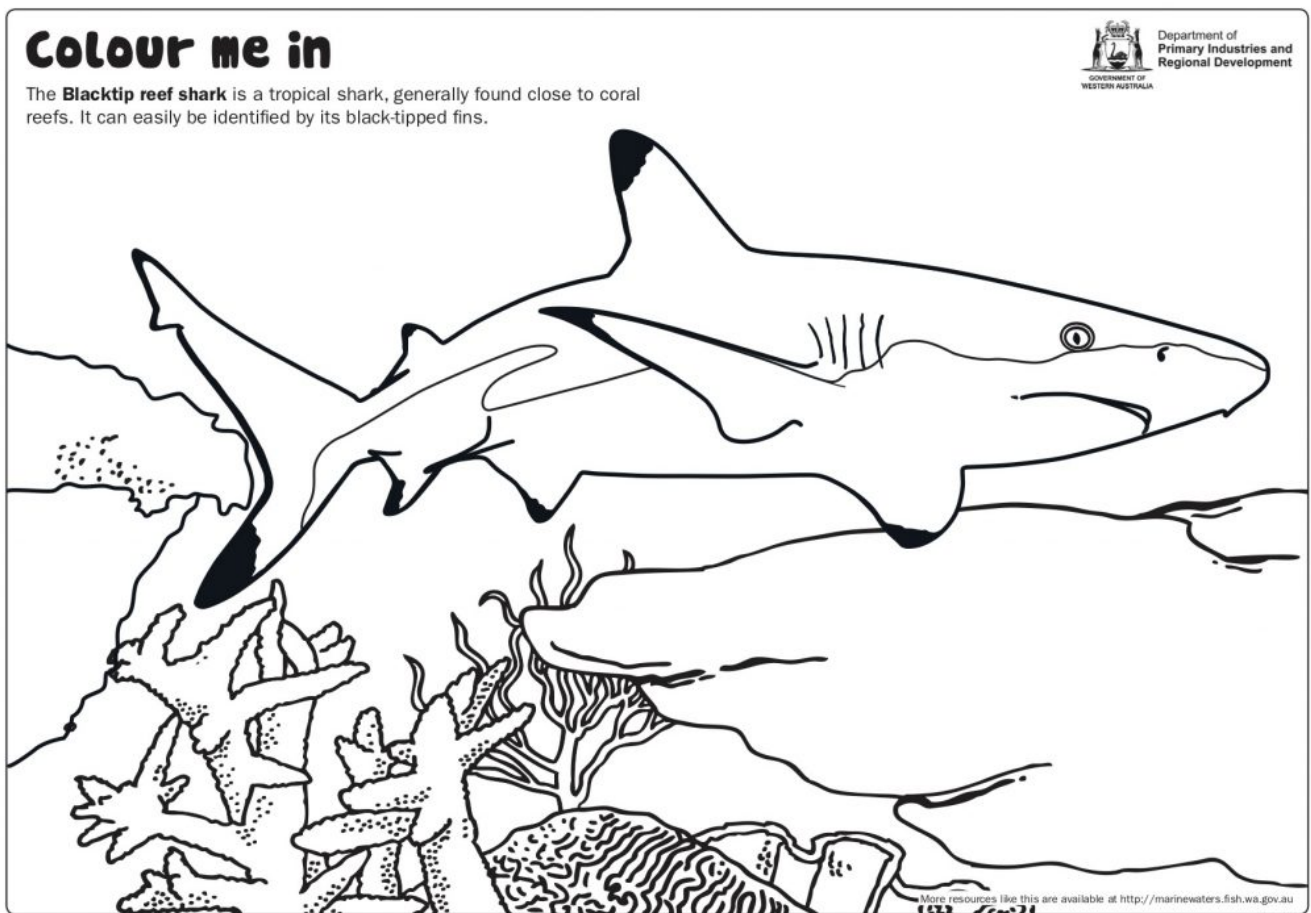

Fishy Fun Sheet: Blacktip Reef Shark - Colour In

Region

Gascoyne Coast, West Coast, South Coast

Summary

Colour me in. The Blacktip reef shark is a tropical shark, generally found close to coral reefs. It can easily be identified by its black-tipped fins.

Colour me in. The Blacktip reef shark is a tropical shark, generally found close to coral reefs. It can easily be identified by its black-tipped fins.

Download Files

[COLOURING IN - Blacktip reef shark](#)