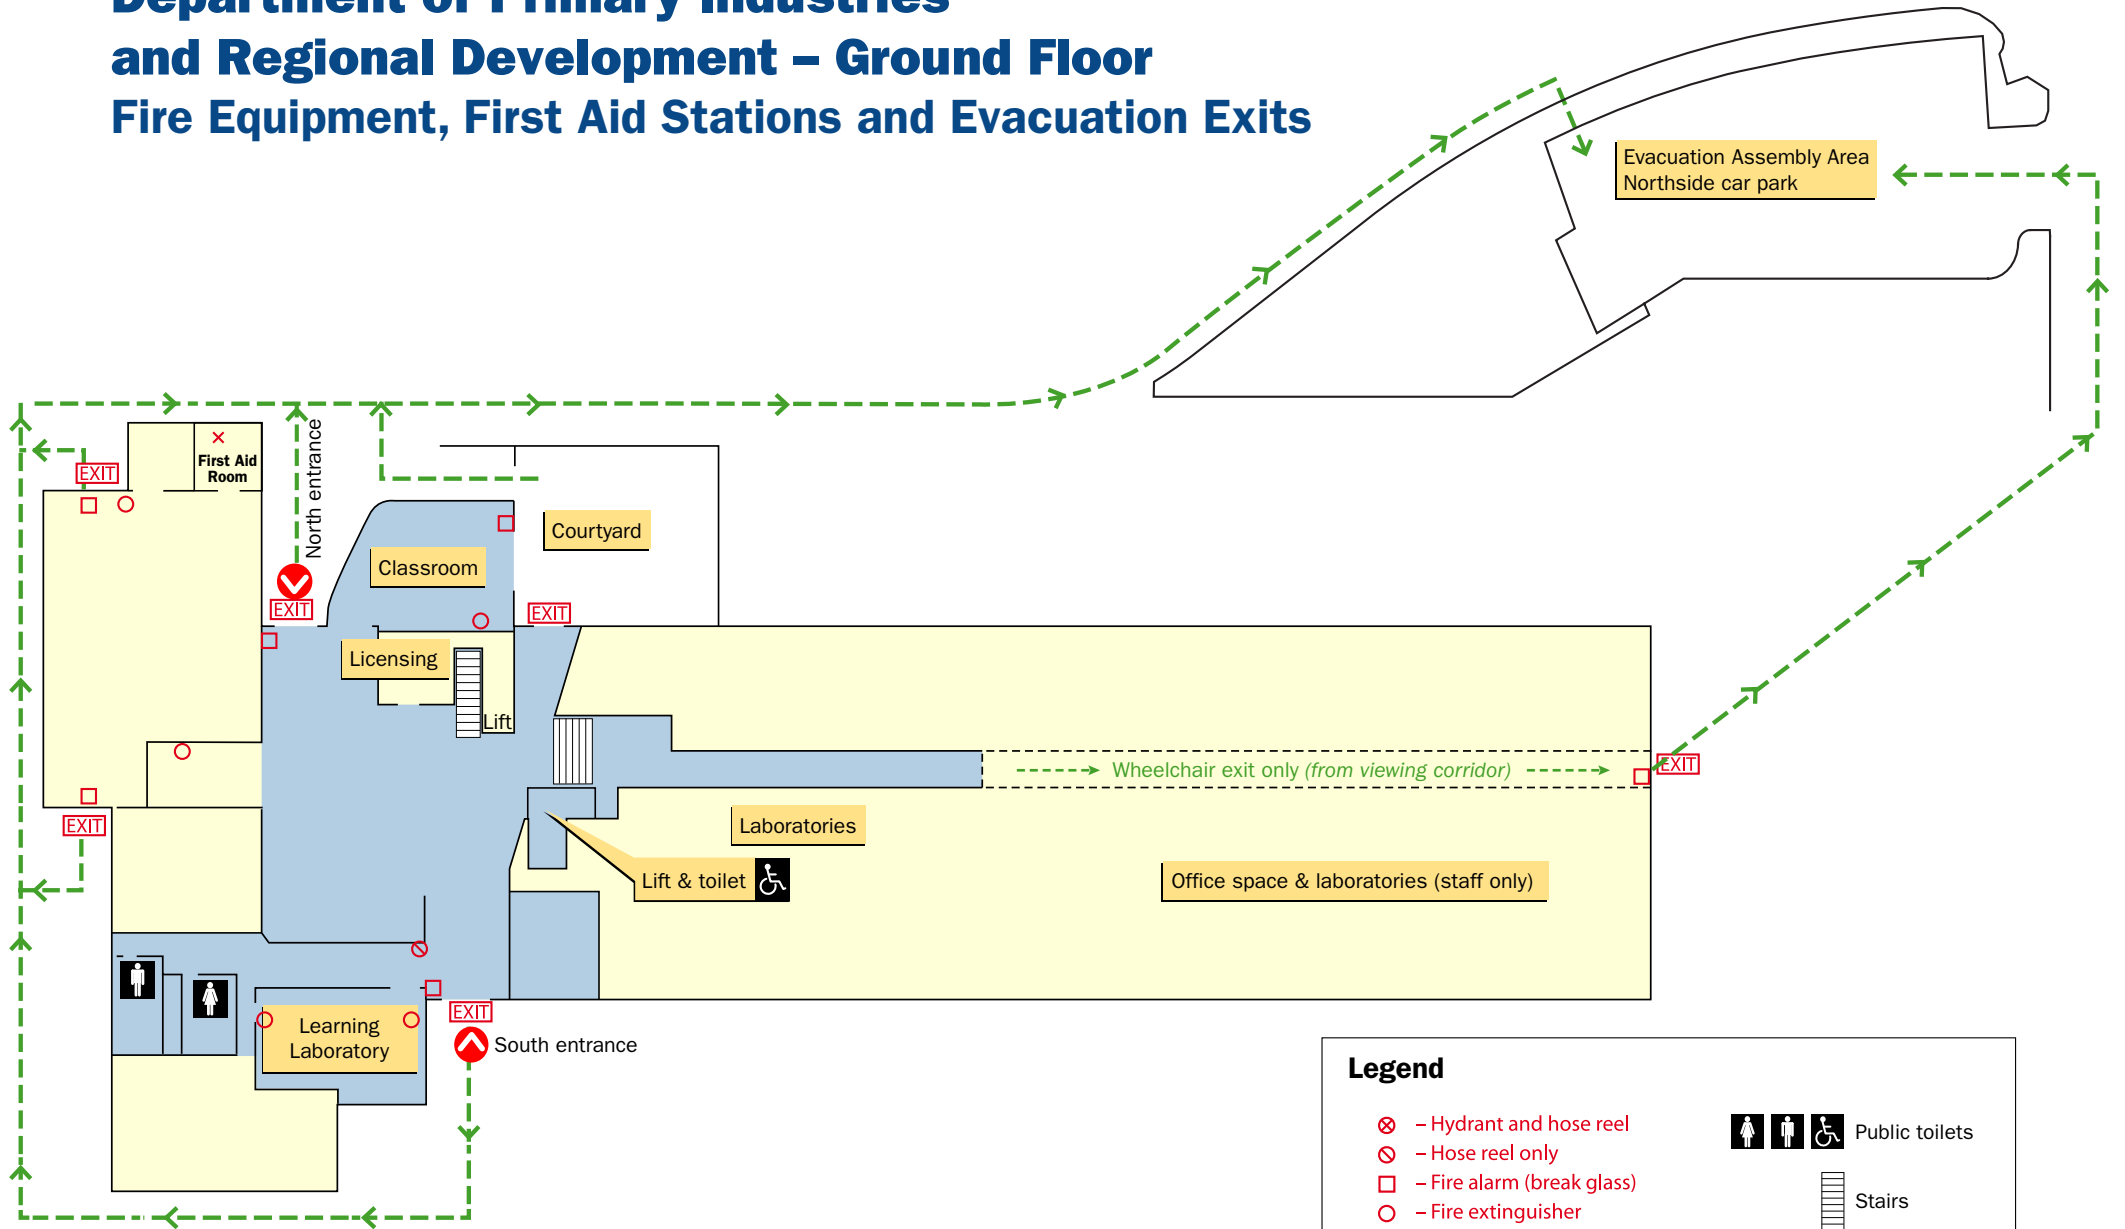

Department of Primary Industries and Regional Development – Ground Floor

Fire Equipment, First Aid Stations and Evacuation Exits

Legend

- ⊗ - Hydrant and hose reel
- ⊙ - Hose reel only
- - Fire alarm (break glass)
- - Fire extinguisher
- x - First aid stations
- EXIT - Exit
- - - - Emergency evacuation route
- ♂ ♀ ♿ - Public toilets
- ▮ - Stairs